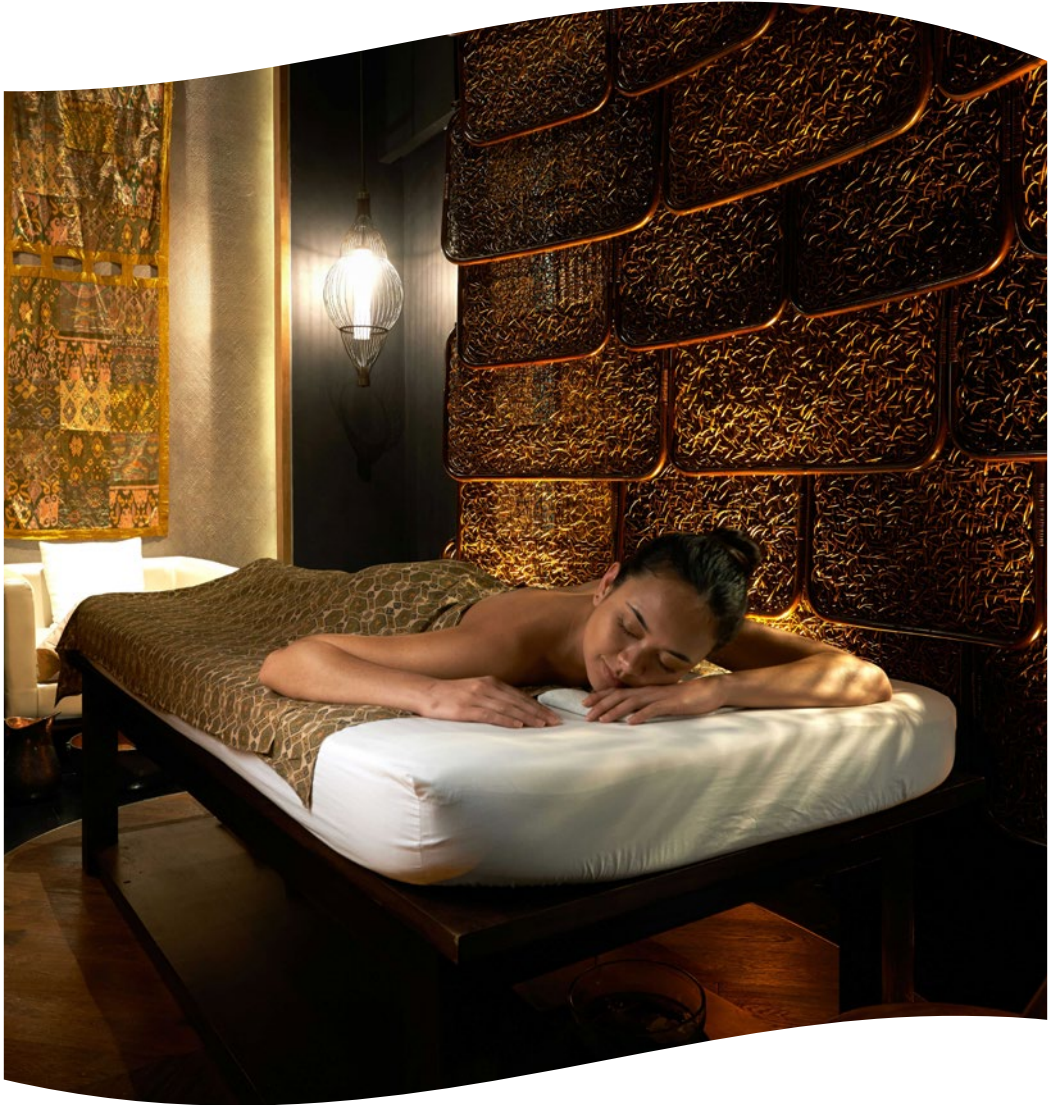

SPA MENU

SOFITEL
SPA